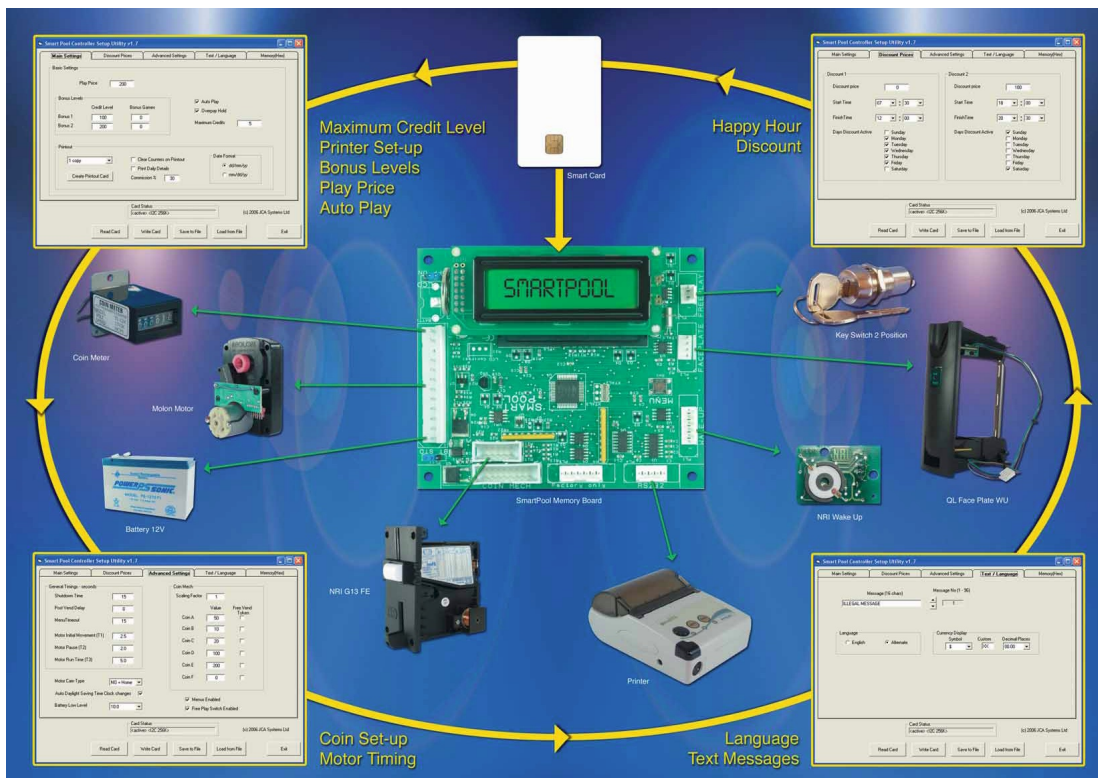

# SMARTPOOL

The complete fully programmable  
**ELECTRONIC CONTROL SYSTEM for POOL TABLES.**

- Suitable for new and existing Pool Tables
- Compatible with most coin mechanisms
- Kits available to suit individual requirements

## Why choose SmartPool?

- SmartPool is the most advanced and flexible pool table controller system the industry has seen
- Clients and patrons all appreciate the marketing features delivered by the SmartPool system
- SmartPool is easy to programme and settings can be altered only by you
- The unrivalled features of SmartPool can adapt to the growth requirements of your revenue and business
- The Audit and Accounting features of Smart Pool are second to none
- SmartPool integrates fully with the Site Manager audit software suite
- Most importantly SmartPool tells you if your equipment and revenue is being compromised